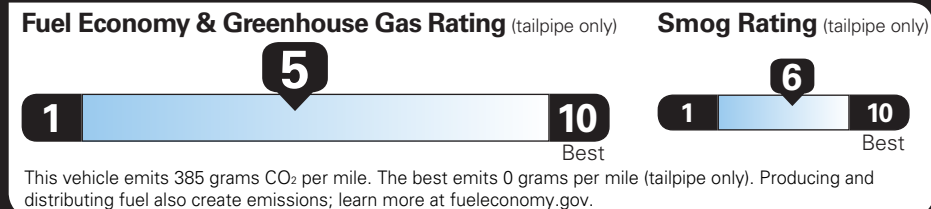

EPA DOT Fuel Economy and Environment

Gasoline Vehicle

Fuel Economy
23 MPG
combined city/hwy
4.3 gallons per 100 miles
city 20 highway 29
Compact cars range from 18 to 79 MPG. The best vehicle rates 142 MPGe.

You spend $3,000 more in fuel costs over 5 years compared to the average new vehicle. G G C

Annual fuel cost $1,900